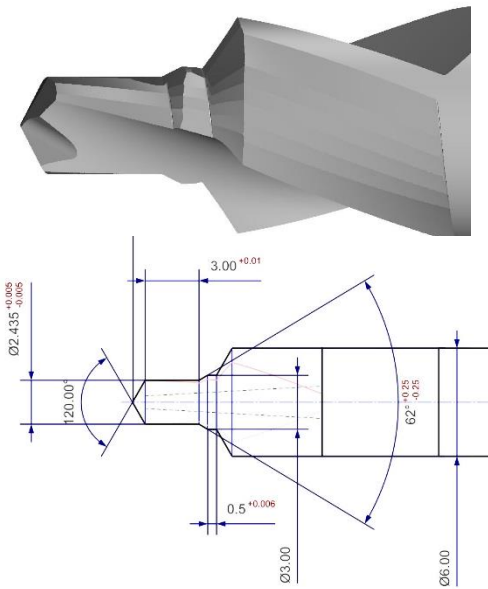

➤ **Task: 100 tools without operator's corrections with automatic loading.**

➤ **Solution: TTB Evolution**  
Visit [www.ttb-eng.com](http://www.ttb-eng.com)

➤ **Result:**

Measured with **Walter Helicheck®**